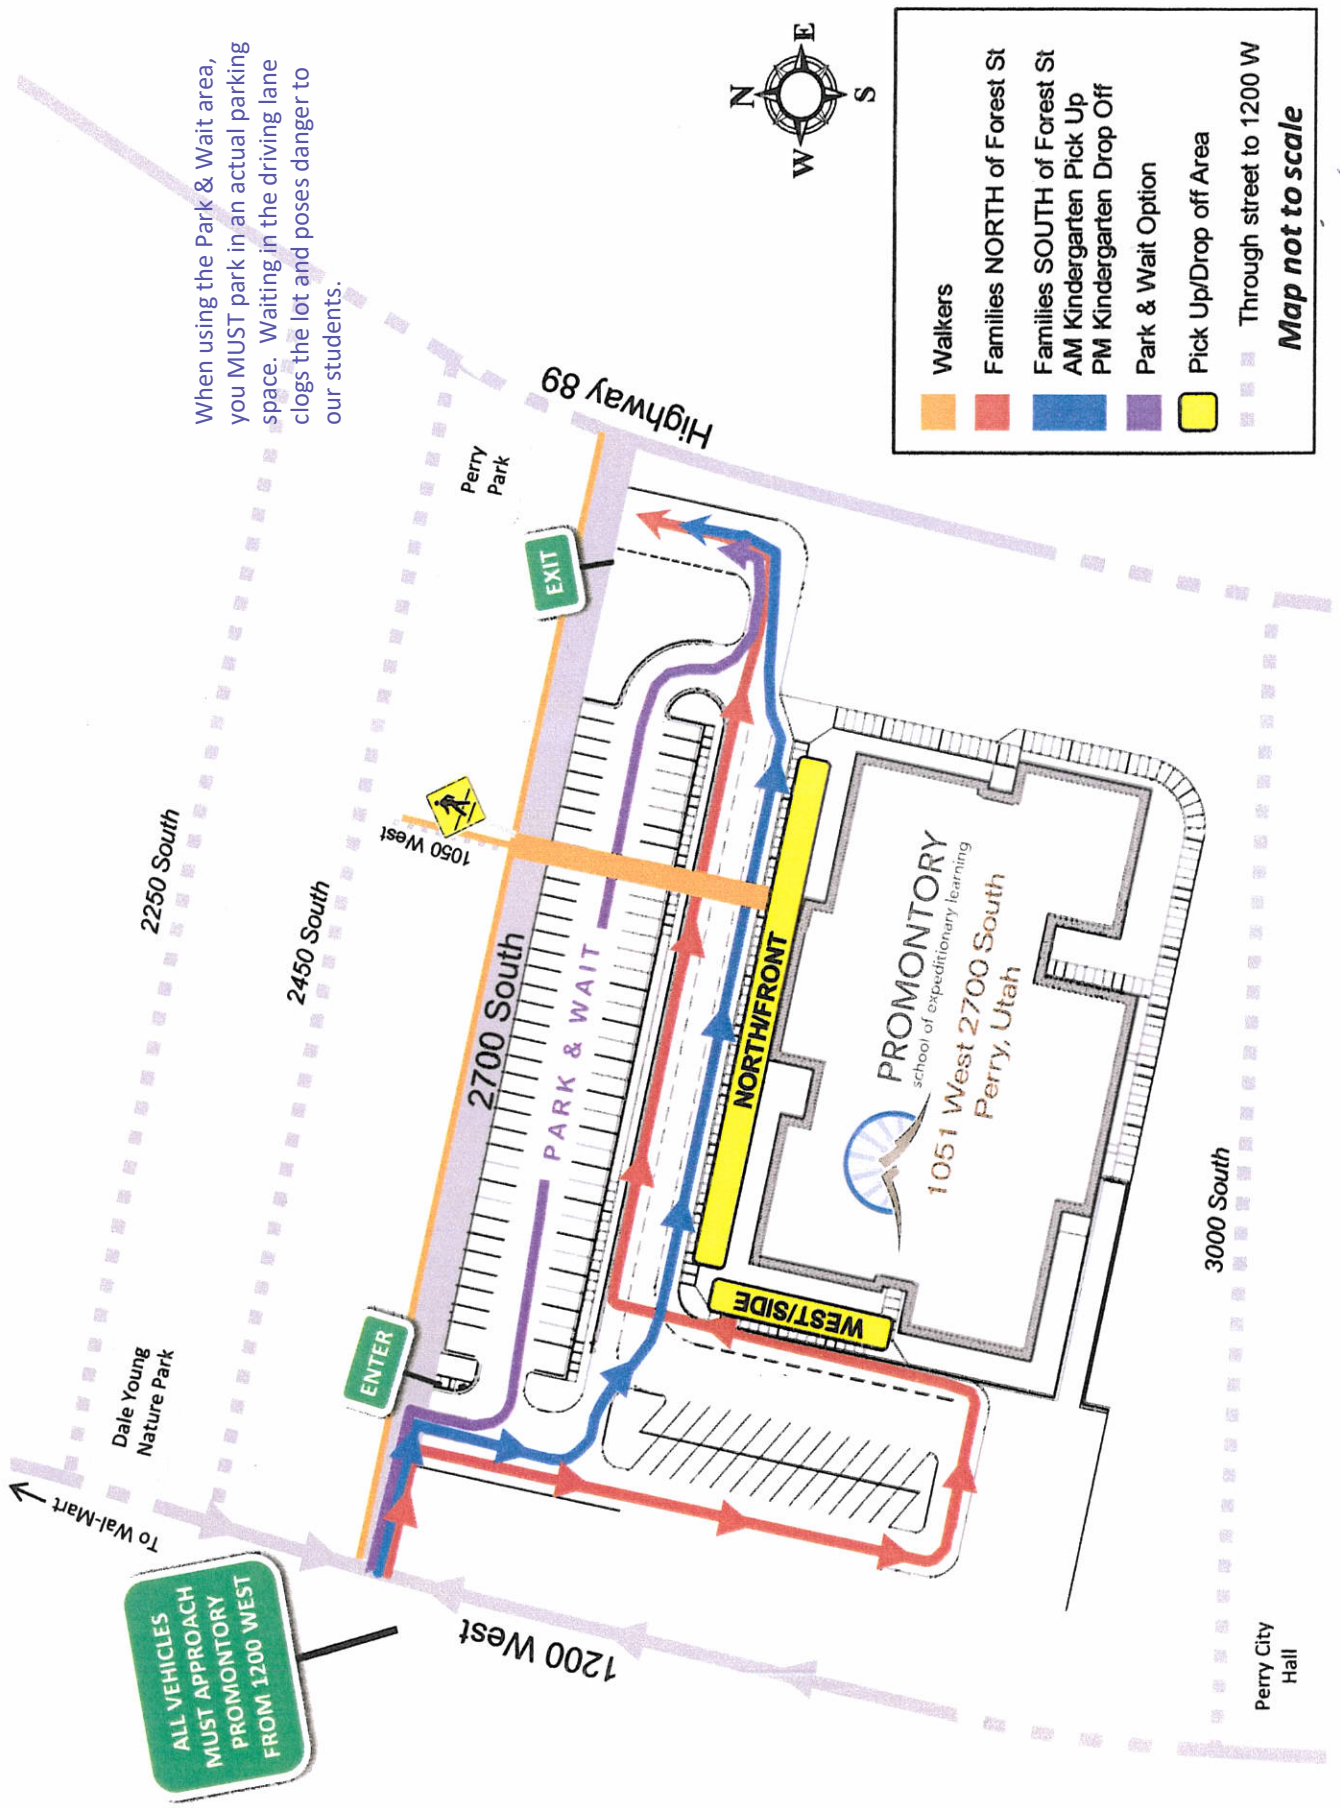

When using the Park & Wait area, you MUST park in an actual parking space. Waiting in the driving lane clogs the lot and poses danger to our students.

	Walkers
	Families NORTH of Forest St
	Families SOUTH of Forest St
	AM Kindergarten Pick Up PM Kindergarten Drop Off
	Park & Wait Option
	Pick Up/Drop off Area
	Through street to 1200 W

**Map not to scale**

Perry City Hall

Dale Young Nature Park

Perry Park

2250 South

2450 South

2700 South

3000 South

1200 West

1050 West

Highway 89

ALL VEHICLES  
MUST APPROACH  
PROMONTORY  
FROM 1200 WEST

To Wal-Mart